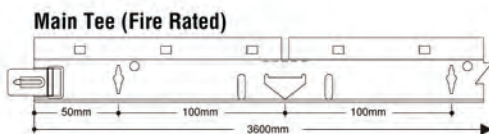

DX30D-3600	DX30M-1200	DX30S-600	11.7	11.7	11.7	11.7	11.6	N/A	1.00
	DX30D-3600	DX30D-1200	DX30S-600	15.9	15.9	15.9	15.5	11.6	N/A	1.10
	DX38D-3600	DX38D-1200	DX30D-600	21.9	21.9	21.9	21.3	15.4	N/A	1.30
	DX55D-3600* (to special order)	DX38D-1200	DX30D-600	21.9	21.9	21.9	21.9	20.4	11.8	1.42

STEP 3

Maximum Allowable Loads (kg/m²) with Main Tees at 1200mm spacing.

(if at 600mm spacing double the Allowable Load)

Use a hanger type and location greater than the Maximum Allowable Loads from the tables above. Use of these tables must take into account any point loads.

Using a bulb hole

- Ø 2.5 wire
- CL 2424

Using a web hole

- Ø 2.5 wire
- CL 2424

Using a CL315 Clip

Using a DFS200 Strap

(between bulb holes only no less than 10mm)

Hanger spacing	Using a bulb hole			Using a web hole			Using a CL315 Clip			Using a DFS200 Strap		
	1200	1350	1500	1200	1350	1500	1200	1350	1500	1200	1350	1500
DX30D-3600	N/A	N/A	N/A	33.3	29.6	26.6	40.8	36.3	32.6	N/A	N/A	N/A
DX38D-3600	31.5	28.0	25.2	48.7	43.3	38.9	49.0	43.6	39.2	37.6	33.4	30.1
DXL38D-3600 (Ø 2.5 wire only)	N/A	N/A	N/A	48.7	N/A	N/A	N/A	N/A	N/A	N/A	N/A	N/A
DX55D-3600	46.2	41.1	37.0	45.1	40.1	36.1	62.5	55.6	50.0	78.0	69.3	62.4

Fire Rated Option

DONN DX is available as a Fire Rated option providing protection up to 1 hour, subject to assembly design. Refer to USG Fire Rated Exposed Grid brochure.